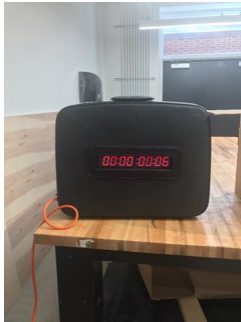

Sandy Williams

Unattended Baggage (Time Capsule) II, 2019

Suitcase, LED Timers, Motion Sensor, Electronics, Extension Cord

15 x 19 x 5 in

38.10 x 48.26 x 12.70 cm

Inventory #: 1491

SKU: WIL002

3.