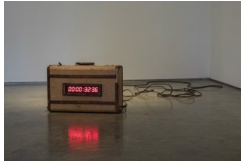

Sandy Williams IV: Anticipation

1.

Sandy Williams

Unattended Baggage (Time Capsule) I, 2017

Suitcase, LED Timers, Motion Sensor, Electronics, Extension Cord

13 x 21 x 6 in

33.02 x 53.34 x 15.24 cm

Inventory #: 1490