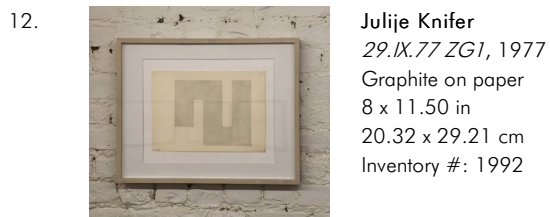

4.

Julije Knifer
Untitled, 1960
Pencil on paper
24 x 16.50 cm
9.45 x 6.50 in
Inventory #: 1978

5.

Julije Knifer
22.V-29.V 84, 1984
Graphite on paper
20 x 20 cm
7.87 x 7.87 in
Inventory #: 1979

13.

Julije Knifer
4.X.77 ZG, 1977
Graphite on paper
8 x 11.50 in
20.32 x 29.21 cm
Inventory #: 1994