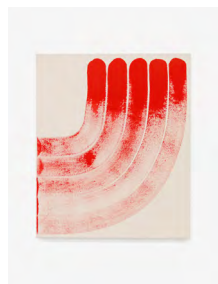

Petit buisson (vert), 2015
Acrylic on raw canvas
46 x 38 cm