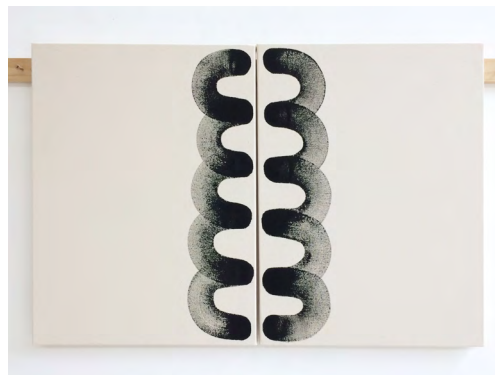

ELVIRE BONDUELLE THE ROTATING PAINTING SHOW

OSMOS

50 E 1st Street
New York NY 10003
osmos.address@gmail.com

Rotating Painting n° 34, triptych, 2016
Acrylic on raw canvas
76 x 60 cm each

Rotating Painting n° 35, diptych, 2016
Acrylic on raw canvas
61 x 46 cm each

Left to Right

Petit buisson (blanc), 2015
Acrylic on raw canvas
46 x 38 cm

Petit buisson (noir), 2015
Acrylic on raw canvas
46 x 38 cm

Petit buisson (vert), 2015
Acrylic on raw canvas
46 x 38 cm

Curtain n° 25 C, 2015