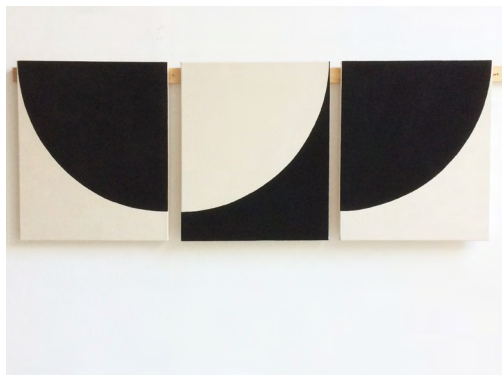

ELVIRE BONDUELLE THE ROTATING PAINTING SHOW

OSMOS

50 E 1st Street
New York NY 10003
osmos.address@gmail.com

Rotating Painting n° 34, triptych, 2016
Acrylic on raw canvas
76 x 60 cm each

Rotating Painting n° 35, diptych, 2016
Acrylic on raw canvas
61 x 46 cm each

Left to Right

Petit buisson (blanc), 2015
Acrylic on raw canvas
46 x 38 cm

Petit buisson (noir), 2015
Acrylic on raw canvas
46 x 38 cm

Petit buisson (vert), 2015
Acrylic on raw canvas
46 x 38 cm

Curtain n° 25 C, 2015