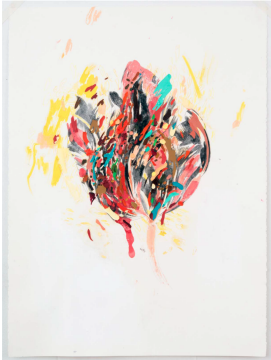

OSMOS

ADDRESS

Wardell Milan

Late Afternoon, between Late Summer and Early Fall, 2013

Oil, pastel, charcoal, colored pencil on paper

60 x 72"

Wardell Milan

Lovely Tulip #1, 2013

Oil, pastel, charcoal, colored pencil on paper

30 x 22"

Wardell Milan

Lovely Tulip #4, 2013

Oil, pastel, charcoal, colored pencil, on paper

30 x 22"

Wardell Milan

Bodybuilder #15, 2013

Oil pastel, charcoal, colored pencil on paper

44 x 30"

OSMOS

ADDRESS

Wardell Milan

The Adulterous Wife and her Erotic Spirits, 2014

Chromogenic print

40 x 60"