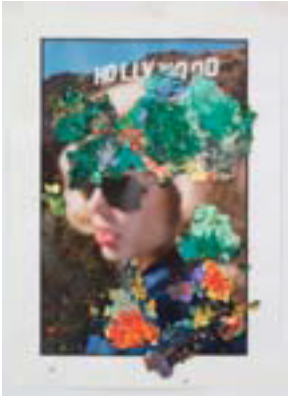

OSMOS

ADDRESS

Wardell Milan Retail
Parisian Landscape, 2013
Oil paint, mixed media collage
17 x 12"