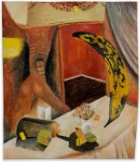

Santiago de Paoli
Coun in, 2022
12 1/2h x 10 1/2w in
1