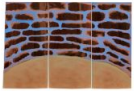

SANTIAGO DE PAOLI AT OSMOS STATION

Santiago de Paoli
In the field, 2022
18 3/4h x 10w in
1

Santiago de Paoli
Red window, 2022
12 1/2h x 20 1/2w in
1

Santiago de Paoli
Inside the red barn, 2022
11 1/2h x 16 1/2w in
1

Santiago de Paoli
Morning clouds, 2021
10 1/4h x 11 1/2w in
1

Santiago de Paoli
Warbird, 2022
11 1/2h x 10w in
1

Santiago de Paoli
Coun in, 2022
12 1/2h x 10 1/2w in
1

Santiago de Paoli
Going up, 2022
14 1/2h x 20w in
1