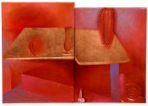

SANTIAGO DE PAOLI AT OSMOS STATION

Santiago de Paoli
In the field, 2022
18 3/4h x 10w in
1

Santiago de Paoli
Red window, 2022
12 1/2h x 20 1/2w in
1

Santiago de Paoli
Inside the red barn, 2022
11 1/2h x 16 1/2w in
1

Santiago de Paoli
Morning clouds, 2021
10 1/4h x 11 1/2w in
1

Santiago de Paoli
Warbird, 2022
11 1/2h x 10w in
1

Santiago de Paoli
Coun in, 2022
12 1/2h x 10 1/2w in
1

Santiago de Paoli
Going up, 2022
14 1/2h x 20w in
1