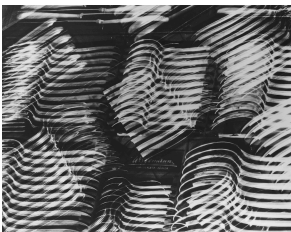

Untitled, 1934.
Date and signature on reverse
1970-80's vintage gelatin silver print
H 13 5/16" x W 11"

Untitled, 1930.
Date and signature on reverse
1930's vintage gelatin silver print
H 10 7/8" x W 13 13/16"