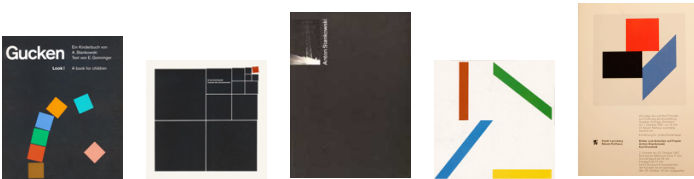

Various books by Anton Stankowski