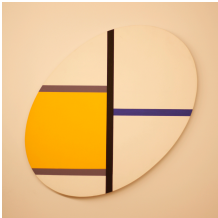

Anton Stankowski and Hans Neuburg,
Super Bouillon, Liebig. Riesenwürfel.
12 Rp., 4 Portionen Kraftbrühe, 1934,
W 35 x H 50"
Printer: Ringer & Co.,
Zofingen, Photomontage Offset.
From the KIND Collection

Hommage a Mondrian, 1988.
Gouache on wood
Private Collection, Berlin